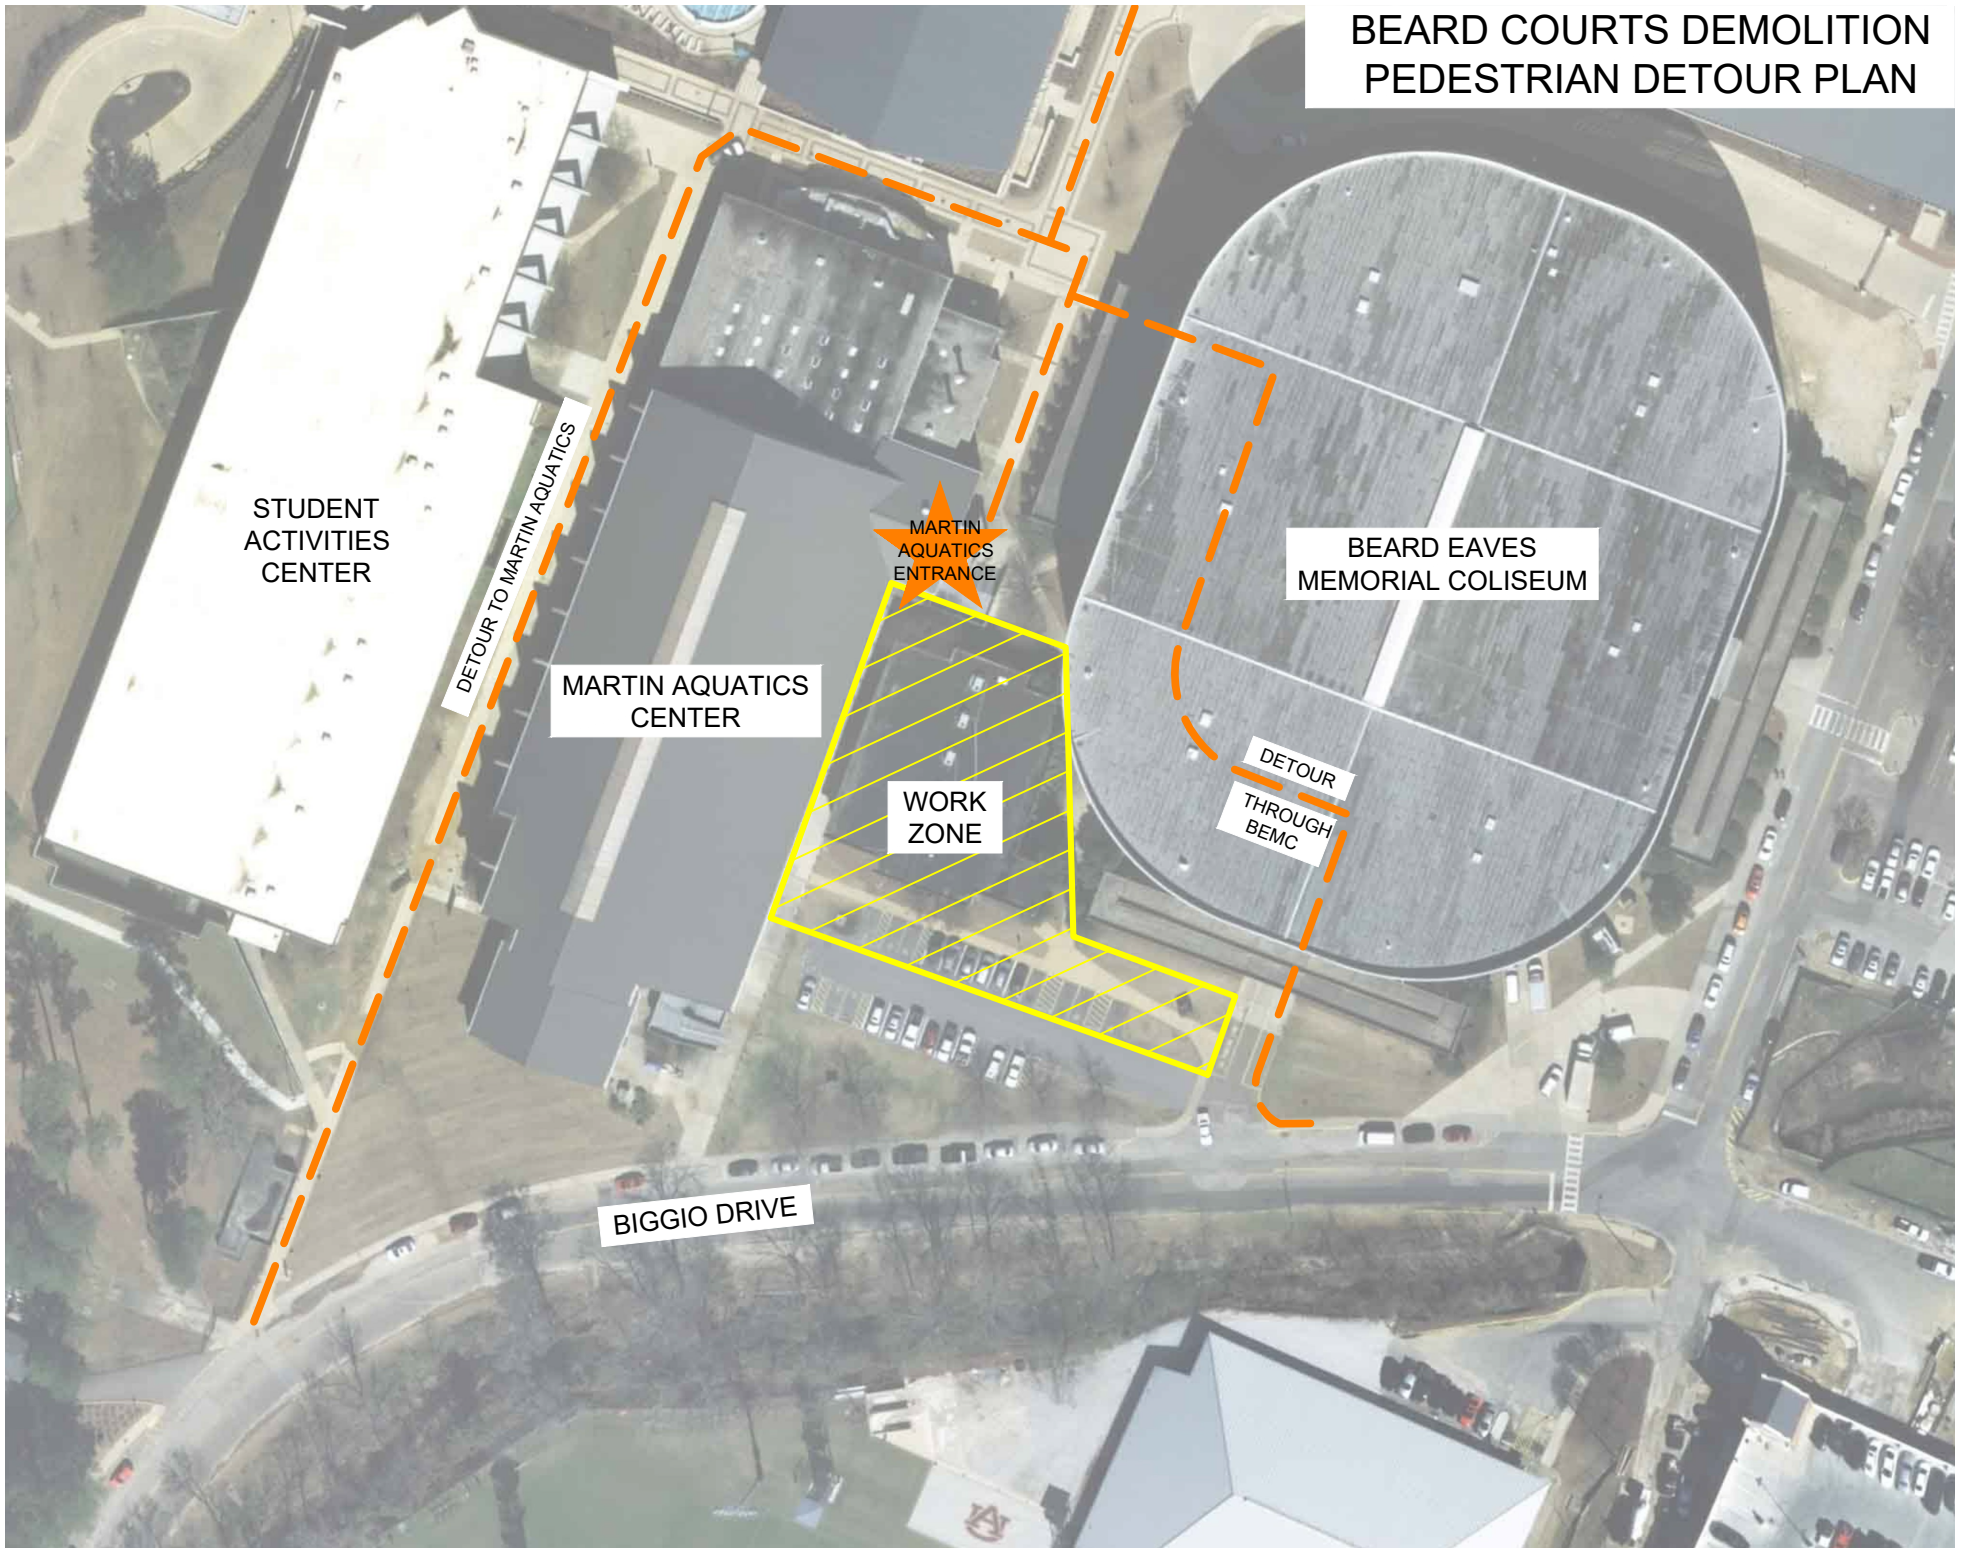

# BEARD COURTS DEMOLITION PEDESTRIAN DETOUR PLAN

STUDENT  
ACTIVITIES  
CENTER

DETOUR TO MARTIN AQUATICS

MARTIN AQUATICS  
CENTER

MARTIN  
AQUATICS  
ENTRANCE

WORK  
ZONE

BEARD EAVES  
MEMORIAL COLISEUM

DETOUR  
THROUGH  
BEMC

BIGGIO DRIVE